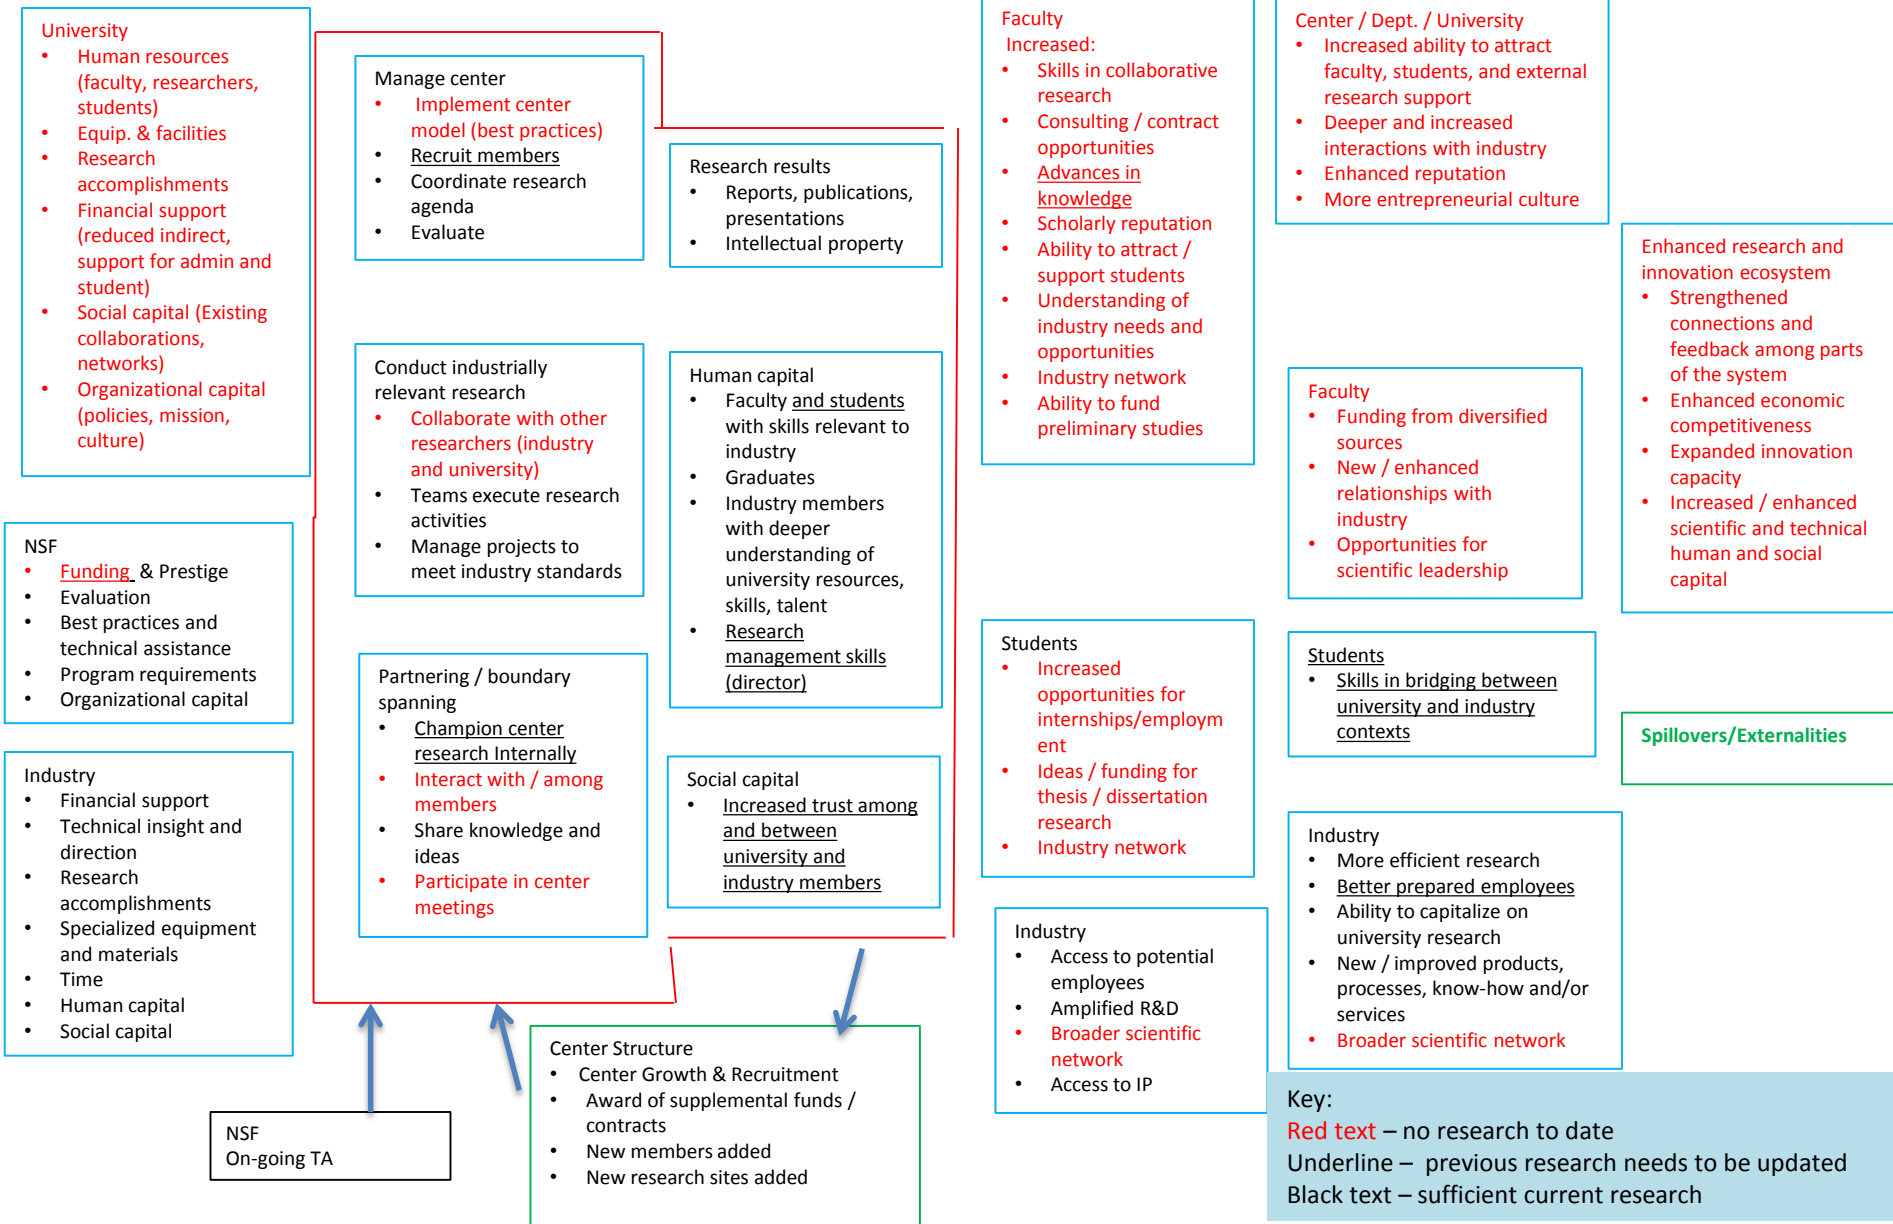

Center

Spillovers/Externalities

NSF On-going TA